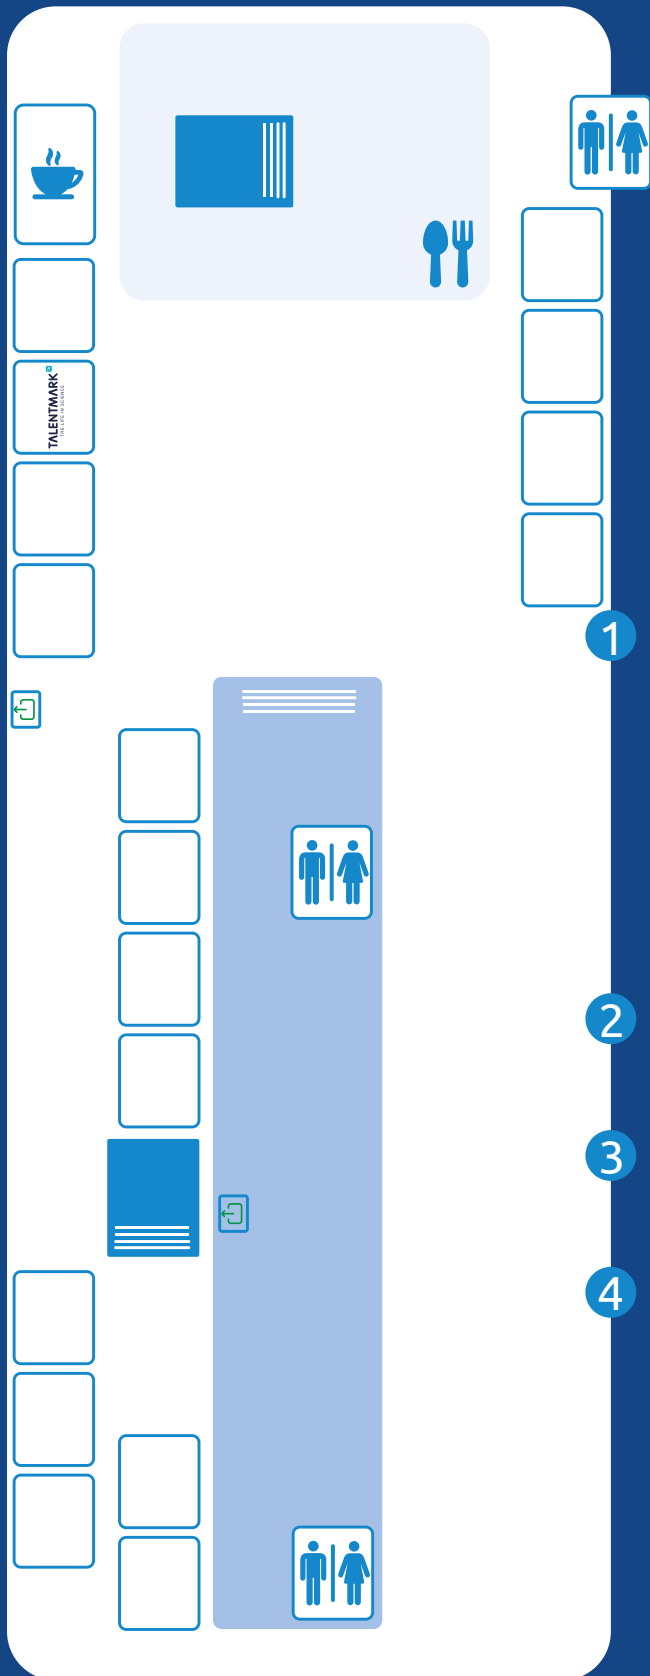

# Floor plan

**BÈTA  
BANEN  
MARKT**

## 1st Floor

# 3rd Floor

# 4th Floor

- 1 Workshop room 1
- 2 Workshop room 2
- 3 Workshop room 3
- 4 Workshop room 4 CV CV check
- 5 Startup Cafe
- 6 Speeddates
- LinkedIn photo
- Emergency exit
- WC
- Canteen
- Coffee

*Click on a logo for more information about the company!*