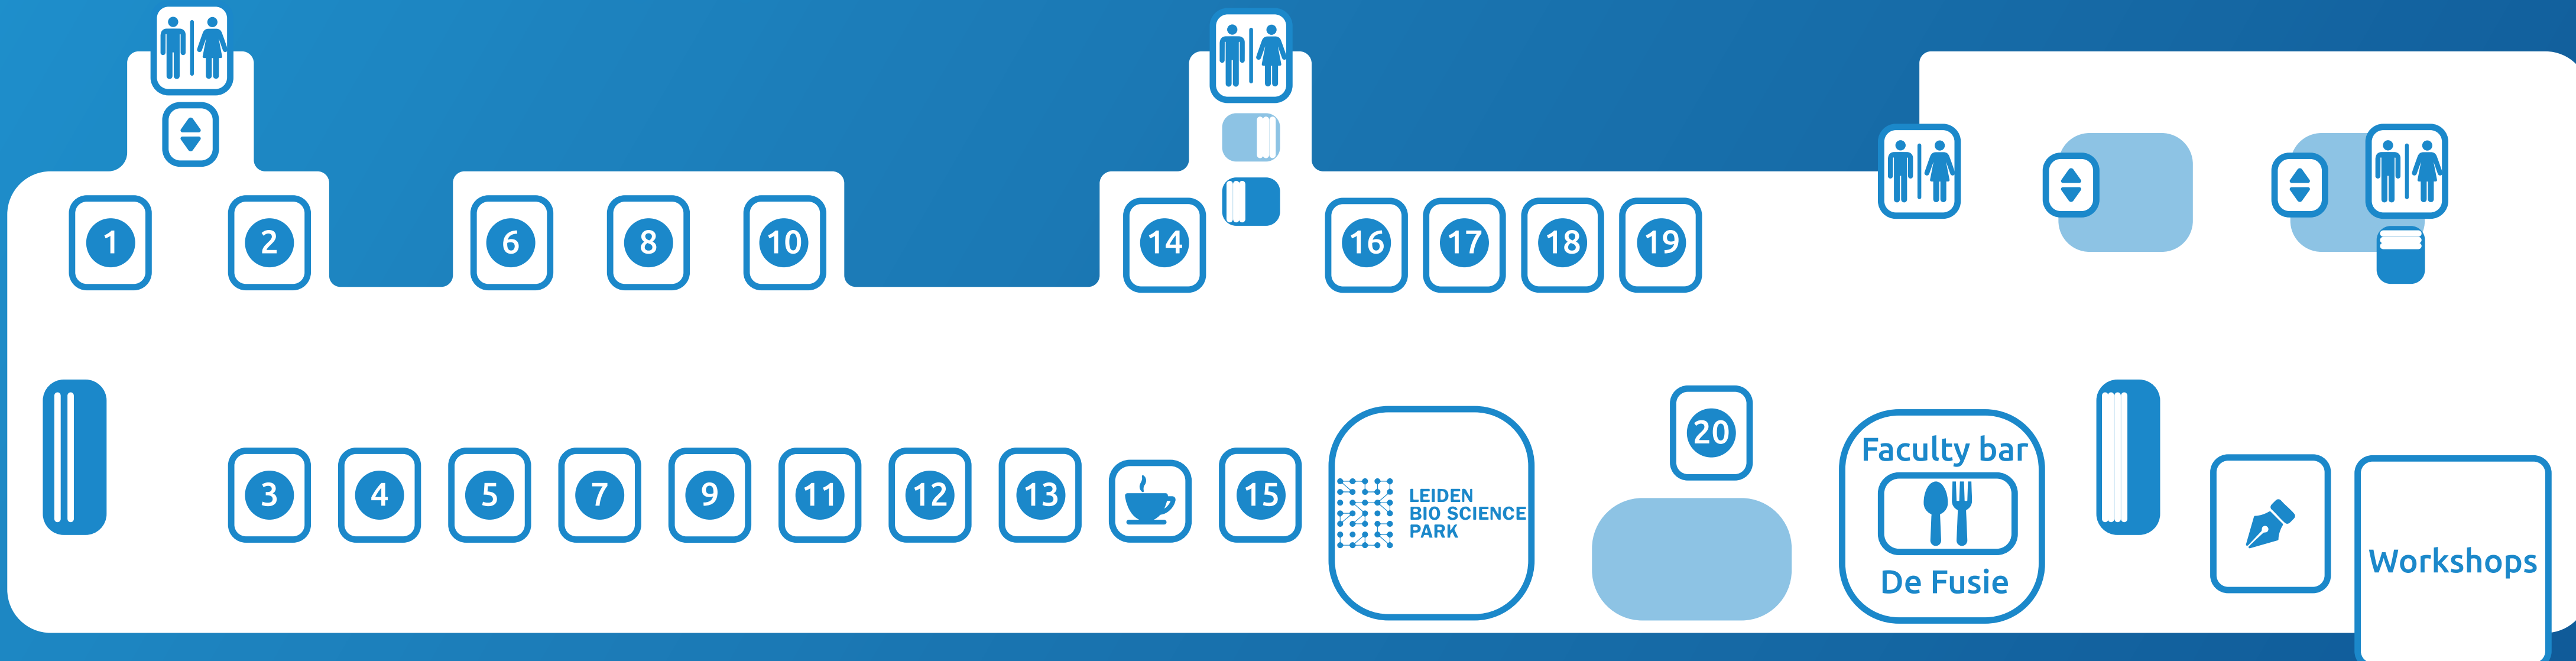

Floorplan - Ground floor

Entrance

- 1 Market information stand
- 2 MSD
- 3 DSW Zorgverzekeraar
- 4 Genmab
- 5 DongIT
- 6 Seventrees
- 7 Benedict Peax
- 8 Hoogheemraadschap Rijnland
- 9 CBG

- 10 IDFocus
- 11 CIMSOLUTIONS
- 12 Luchtverkeersleiding NL
- 13 ALTEN
- 14 TOPdesk
- 15 Pharming
- 16 Ecolab
- 17 Leiden Cryogenics
- 18 GenomeScan

- 19 Eurofins PSS
- 20 Student Plaza

LEIDEN BIO SCIENCE PARK

- Leiden Bio Science Park
- Biotech training facility
- Nebul
- Levels Diagnostics
- VitroScan
- Nikon Bioimaging
- 360Pharma

- Lift
- Sign-up desk
- WC
- Lunch
- Coffee

- 33 Capgemini
 - 34 Qquest
- CV | CV check
📷 | LinkedIn photo
👤 | Lift
- 🚻 | WC
🍴 | Lunch
☕ | Coffee

Floorplan - Floor 2+3

2nd Floor

- 35 ZonMw
- 36 Thermo Fisher Scientific
- 37 ORTEC
- 38 CLS Services
- 39 Sopra Steria

- CV | CV check
- 📷 | LinkedIn photo
- 🚶 | Lift
- 🚻 | WC
- 🍴 | Lunch
- ☕ | Coffee

3rd Floor

- Technolab
- NOVA Astronomy
- PLNT Students
- Rapidemic
- 1NA Nanofabrication
- MyMicroZoo
- ExCulture
- Whispp